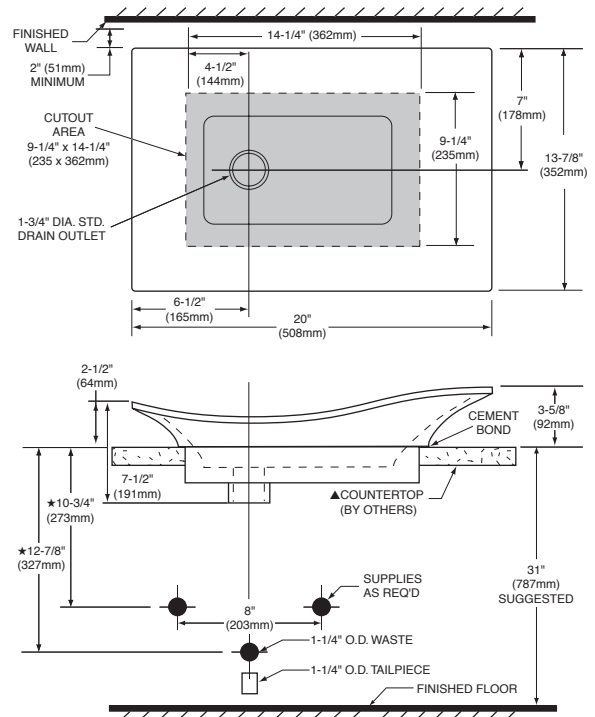

Nominal Dimensions:

20" x 13-5/8" (508 x 346mm)

Bowl Inside Dimensions:

16" (406mm) wide

10-1/2" (267mm) front to back

4-1/2" (114mm) depth

Fixture Dimensions conform to ASME Standard
A112.19.2

To Be Specified

- Color:
- Faucet:
- Faucet Finish:
- Supplies:
- 1-1/4" Trap:
- Nipple:

NOTES:

★ DIMENSIONS SHOWN FOR LOCATION OF SUPPLIES AND "P" TRAP ARE SUGGESTED.

▲ FOR COUNTERTOP CUTOUT, REFER TO INSTALLATION INSTRUCTIONS SUPPLIED WITH LAVATORY FITTINGS NOT INCLUDED AND MUST BE ORDERED SEPARATELY.

IMPORTANT: Dimensions of fixtures are nominal and may vary within the range of tolerances established by ASME Standard A112.19.2. These measurements are subject to change or cancellation. No responsibility is assumed for use of superseded or voided pages.